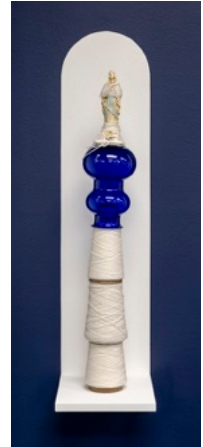

Erika DeFreitas

(if you look closely she moves) 8
2016, assemblage; thread spools, candle
stick, glass, vintage Mary sculpture
26 x 6 inches | 66.04 x 15.24 cm