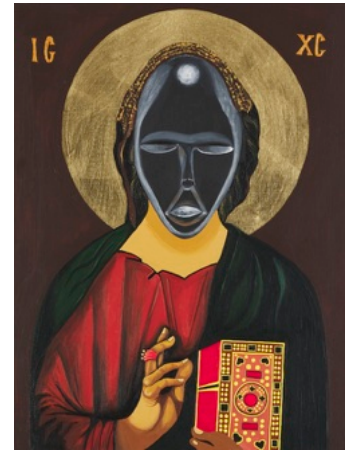

Moridja Kitenge Banza

Christ Pantocrator n°37

2023, acrylic and gold leaf on wood panel

16 x 12 inches | 40.64 x 30.48 cm