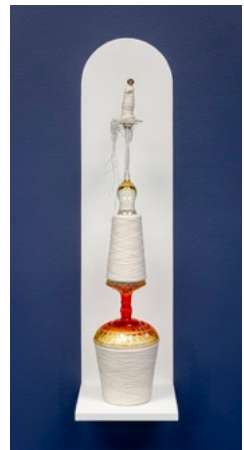

24 x 29 inches | 60.96 x 73.66 cm

Erika DeFreitas

(if you look closely she moves) 1
2016, assemblage; thread spools, candle
stick, glass, vintage Mary sculpture
36 x 7 inches | 91.44 x 17.78 cm

Erika DeFreitas

(if you look closely she moves) 5
2016, assemblage; thread spools, candle
stick, glass, vintage Mary sculpture
29 x 7 inches | 73.66 x 17.78 cm

Erika DeFreitas

(if you look closely she moves) 7
2016, assemblage; thread spools, candle
stick, glass, vintage Mary sculpture
23 x 4 inches | 58.42 x 10.16 cm