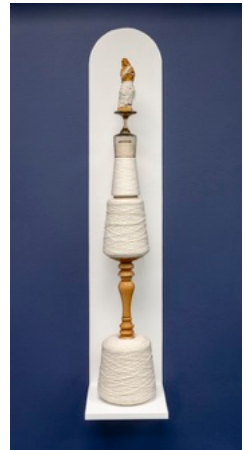

24 x 29 inches | 60.96 x 73.66 cm

Erika DeFreitas

(if you look closely she moves) 1
2016, assemblage; thread spools, candle
stick, glass, vintage Mary sculpture
36 x 7 inches | 91.44 x 17.78 cm

Erika DeFreitas