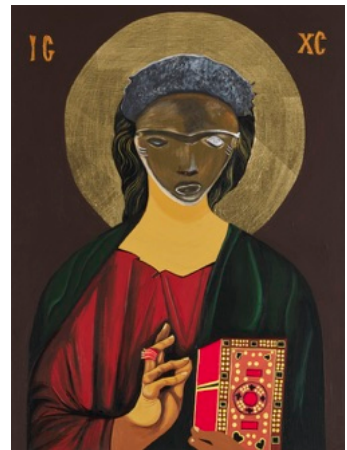

Moridja Kitenge Banza

Christ Pantocrator n°41

2023, acrylic and gold leaf on wood

16 x 12 inches | 40.64 x 30.48 cm