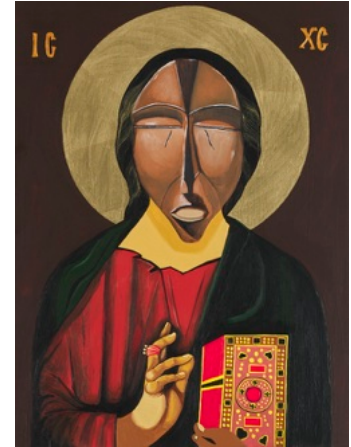

Moridja Kitenge Banza

Christ Pantocrator n°43

2023, acrylic and gold leaf on wood

16 x 12 inches | 40.64 x 30.48 cm