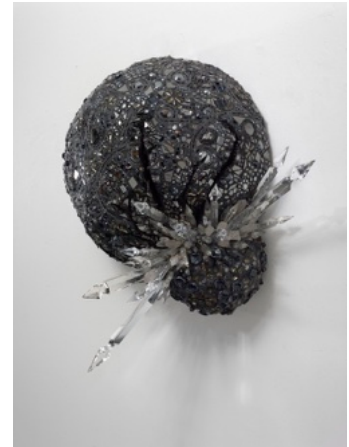

Lauren Fensterstock

Galaxy of Heartdrops: Beyond Mind (sixth chakra) | $29,000

quartz, obsidian, tourmaline, vintage crystal, glass, and mixed media, 2023

27 x 26 x 13 inches | 68.58 x 66.04 x 33.02cm

third eye - Ajna chakra is literally "beyond wisdom" or "foremost perception"