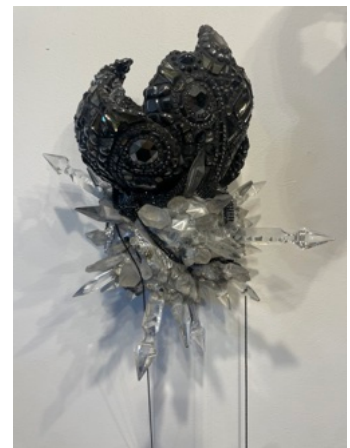

57 x 40 x inches | 144.78 x 101.6 x cm

Stan Squirewell

Lil Corey | \$28,000

Mixed media Collage, Paint, Hand Carved
Shou Sugi Ban Frame, 2022

42 x 37 x inches | 106.68 x 93.98 x cm

Lauren Fensterstock

Galaxy of Heartdrops, Root | \$14,000

vintage crystal, glass, quartz, obsidian,
tourmaline, and mixed media,

14 x 11 x 9 inches | 35.56 x 27.94 x 22.86cm

Lauren Fensterstock
***Diamond Vehicle* | \$25,000**

vintage crystal, glass, quartz, and mixed media, 2023