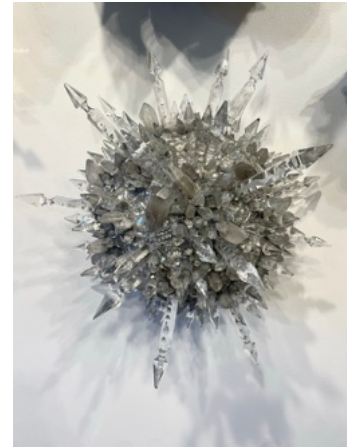

Lauren Fensterstock
***Diamond Vehicle* | $25,000**

vintage crystal, glass, quartz, and mixed media, 2023

20 x 17 x 14 inches | 50.8 x 43.18 x 35.56cm