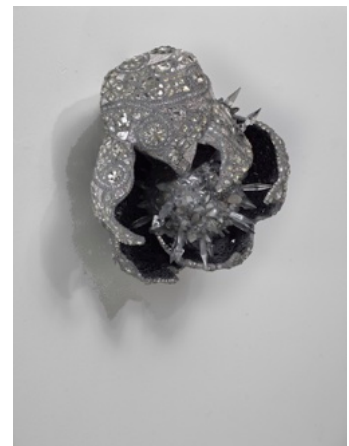

Lauren Fensterstock
***Galaxy of Heartdrops: Dwelling (second chakra)* | $24,000**

quartz, obsidian, tourmaline, vintage crystal, glass, and mixed media, 2023

18 x 16 x 13 inches | 45.72 x 40.64 x 33.02cm
sacral chakra- Svadhistana chakra is
"literally dwelling of the self"